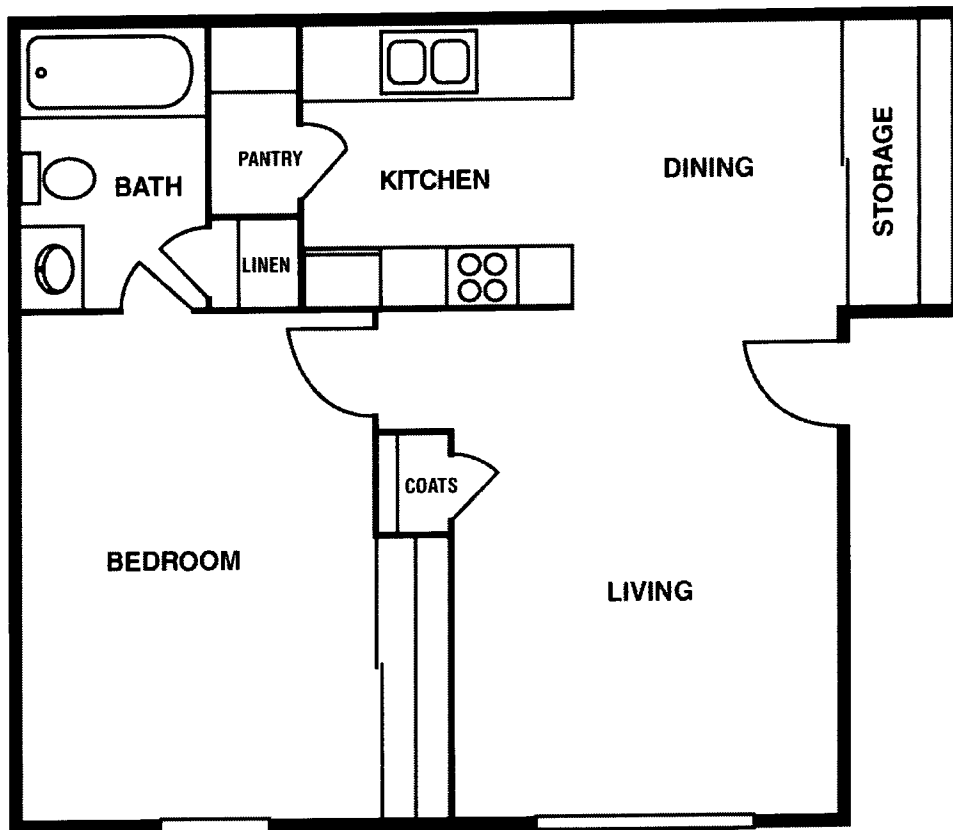

San Gabriel Apartments

ONE BEDROOM

OCCUPANCY 1-3 PERSON(S)

APPROXIMATELY 650 SQR FT

*This institution is an equal opportunity provider and employer
Please mail correspondence to:*

**1100 Leander Rd, Georgetown, TX 78628 (512) 863-5992
T.D.D. 1-800-735-2989**