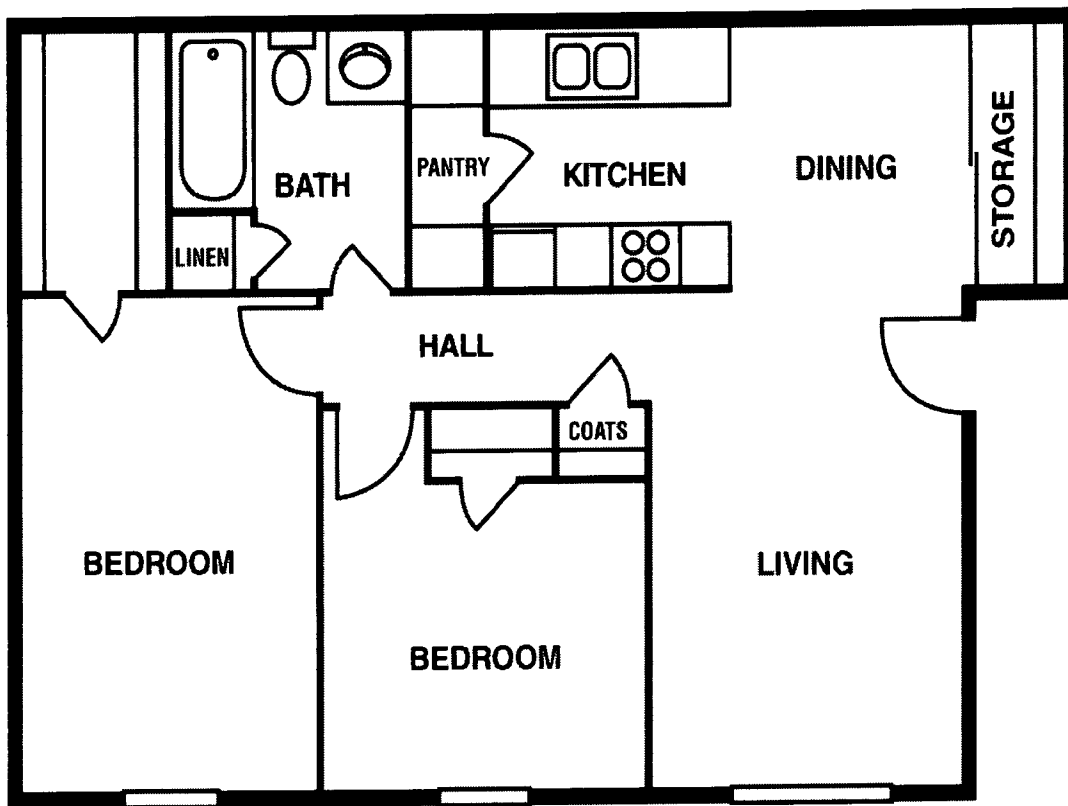

# San Gabriel Apartments

## TWO BEDROOM

OCCUPANCY 2-5 PEOPLE

APPROXIMATELY 842 SQR FT

*This institution is an equal opportunity provider and employer  
Please mail correspondence to:*

**1100 Leander Rd, Georgetown, TX 78628 (512) 863-5992  
T.D.D. 1-800-735-2989**